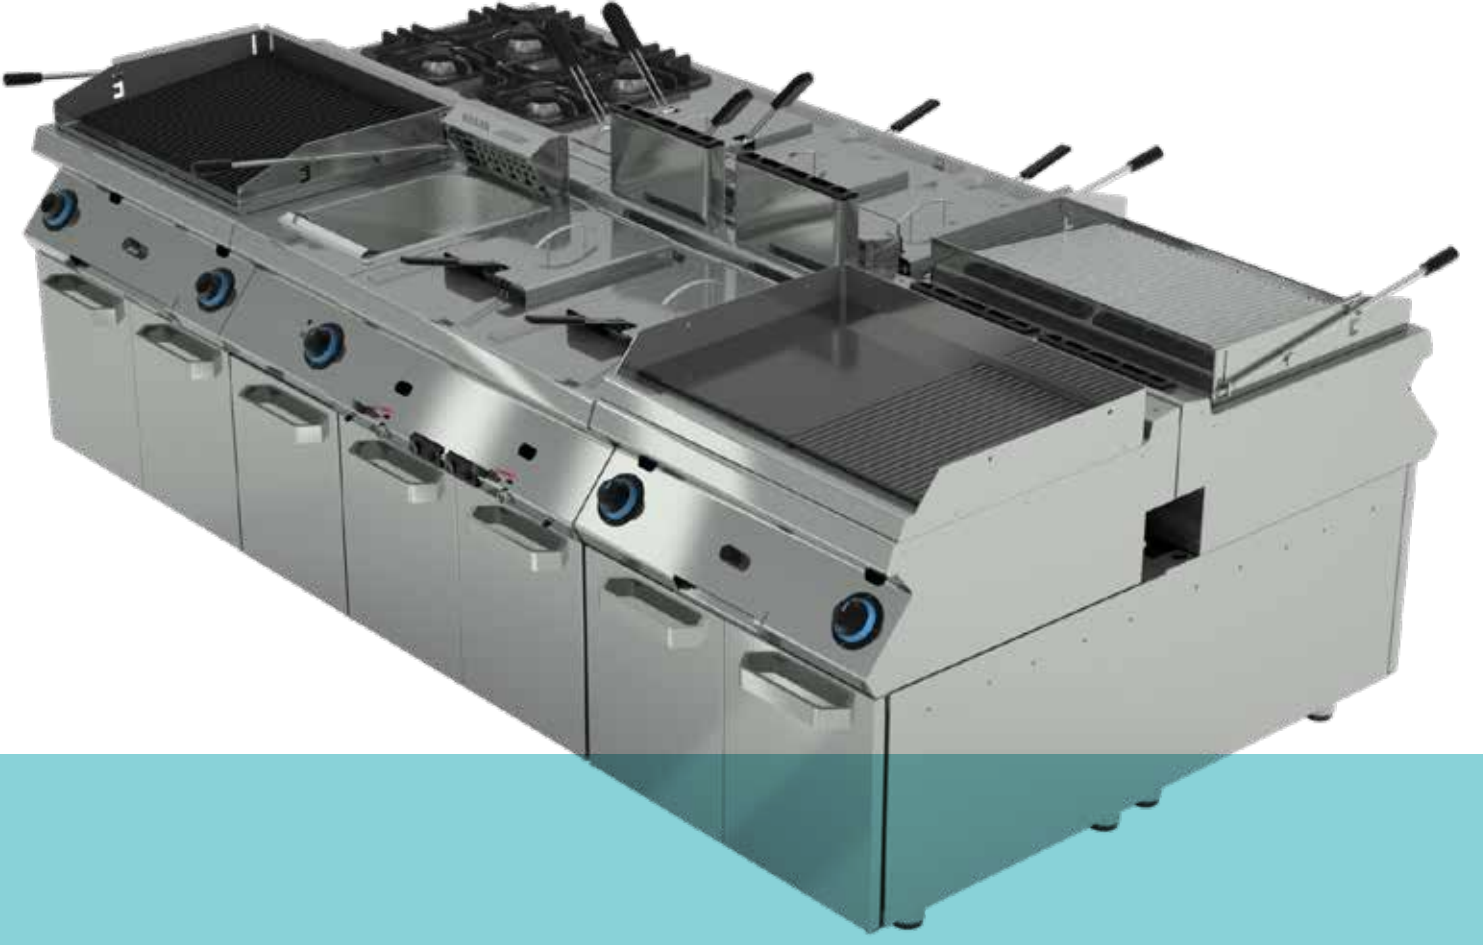

730 LUK YENİ SERİ

730 NEW SERIES

Nouvelle Série des 730